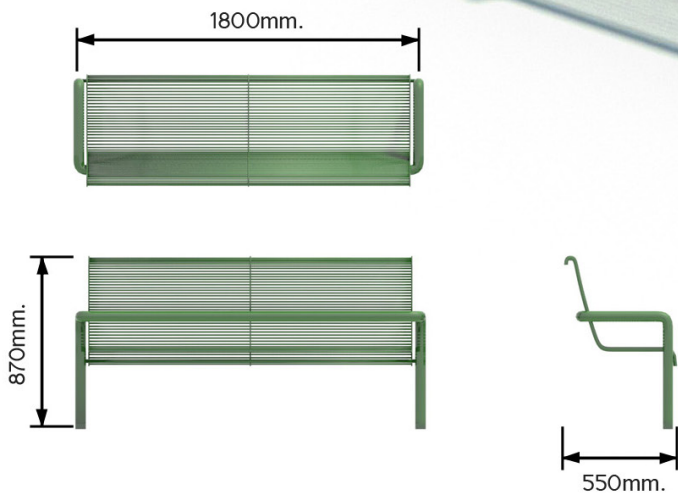

LMRBS201 METAL ROUND BAR SEAT WITH BACK

Dimensions are in mm. Do not scale from drawing.

INFORMATION

Street Furniture is another example of how Lightmain work to satisfy client needs. The single front leg design of our benches allows for unrestricted access for mowing and cleaning.

All of our steel street furniture can be in any RAL colour. Lightmain has its own in-house powder coating facility where we incorporate additional processes ensuring durability of the coating and therefore value for money over time.

Dimensions:

1800mm length

870mm height

550mm depth