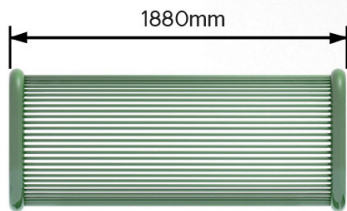

LMRBB200 METAL ROUND BAR BACKLESS BENCH

Dimensions are in mm. Do not scale from drawing.

INFORMATION

Street Furniture is another example of how Lightmain work to satisfy client needs. The single front leg design of our benches allows for unrestricted access for mowing and cleaning.

All of our steel street furniture can be in any RAL colour. Lightmain has its own in-house powder coating facility where we incorporate additional processes ensuring durability of the coating and therefore value for money over time.

Dimensions:

1880mm length

450mm height

600mm depth