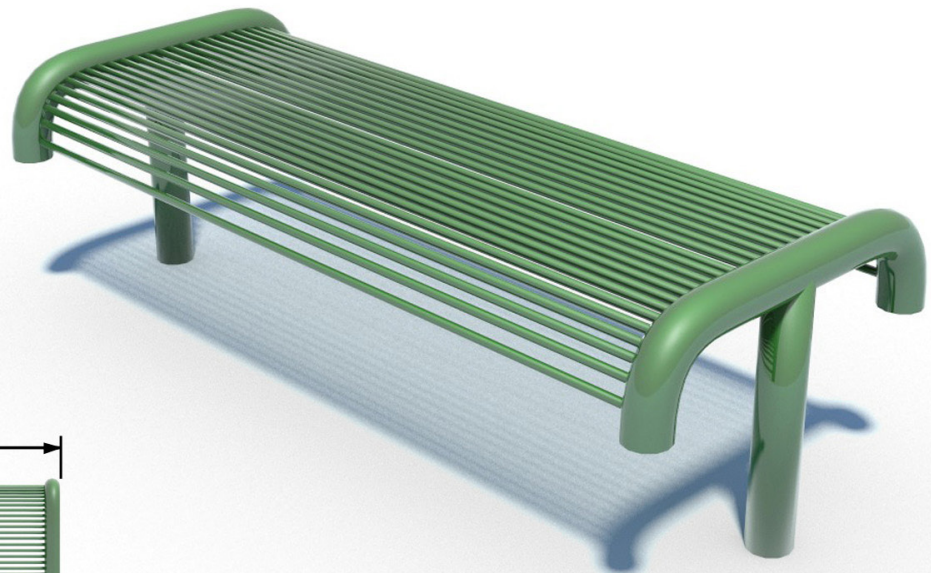

LMRBB200 METAL ROUND BAR BACKLESS BENCH

Dimensions are in mm. Do not scale from drawing.

INFORMATION

Street Furniture is another example of how Lightmain work to satisfy client needs. The single front leg design of our benches allows for unrestricted access for mowing and cleaning.

All of our steel street furniture can be in any RAL colour. Lightmain has its own in-house powder coating facility where we incorporate additional processes ensuring durability of the coating and therefore value for money over time.

Dimensions:

1880mm length

450mm height

600mm depth