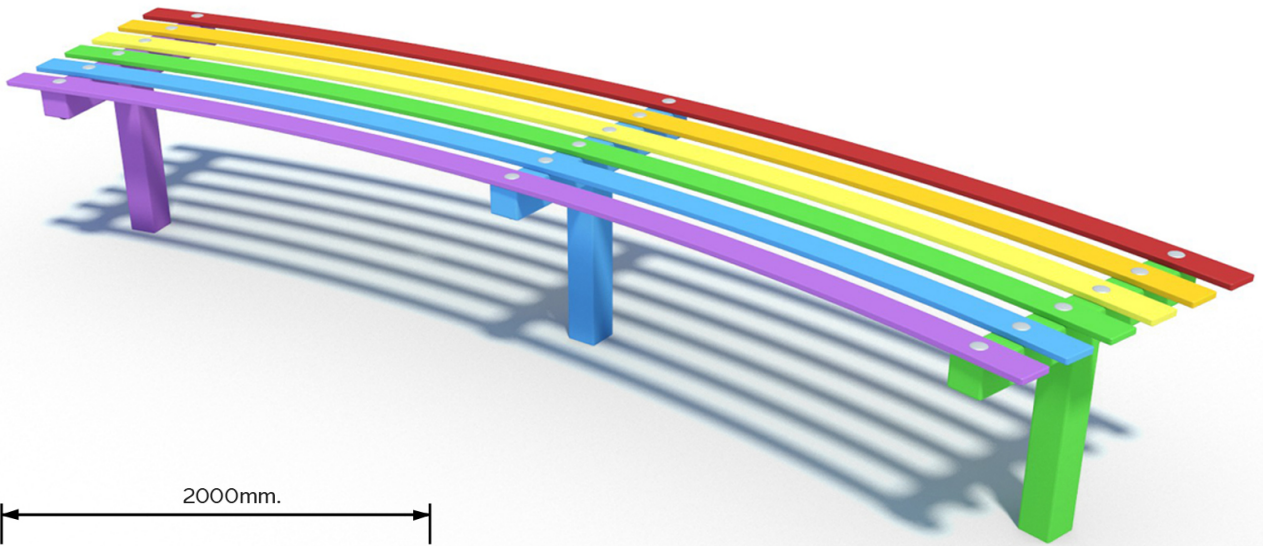

LMRAB100 METAL RAINBOW BACKLESS BENCH

Dimensions are in mm.
Do not scale from drawing.

INFORMATION

Street Furniture is another example of how Lightmain work to satisfy client needs. The single front leg design of our benches allows for unrestricted access for mowing and cleaning.

All of our steel street furniture can be in any RAL colour. Lightmain has its own in-house powder coating facility where we incorporate additional processes ensuring durability of the coating and therefore value for money over time.

Dimensions:

2000mm length

450mm height

510mm depth