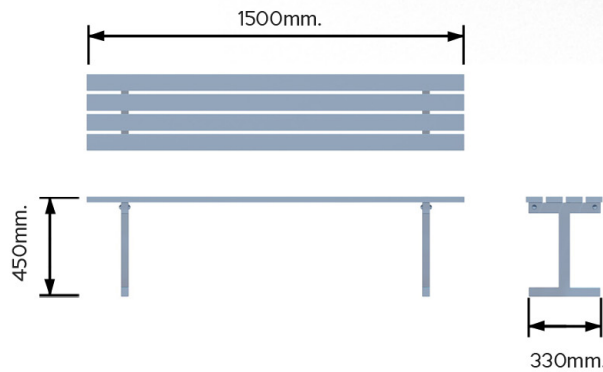

LMFBB FLAT BAR BACKLESS BENCH

Dimensions are in mm. Do not scale from drawing.

INFORMATION

Street Furniture is another example of how Lightmain work to satisfy client needs. The single front leg design of our benches allows for unrestricted access for mowing and cleaning.

Dimensions:

1500mm length

450mm height

330mm depth