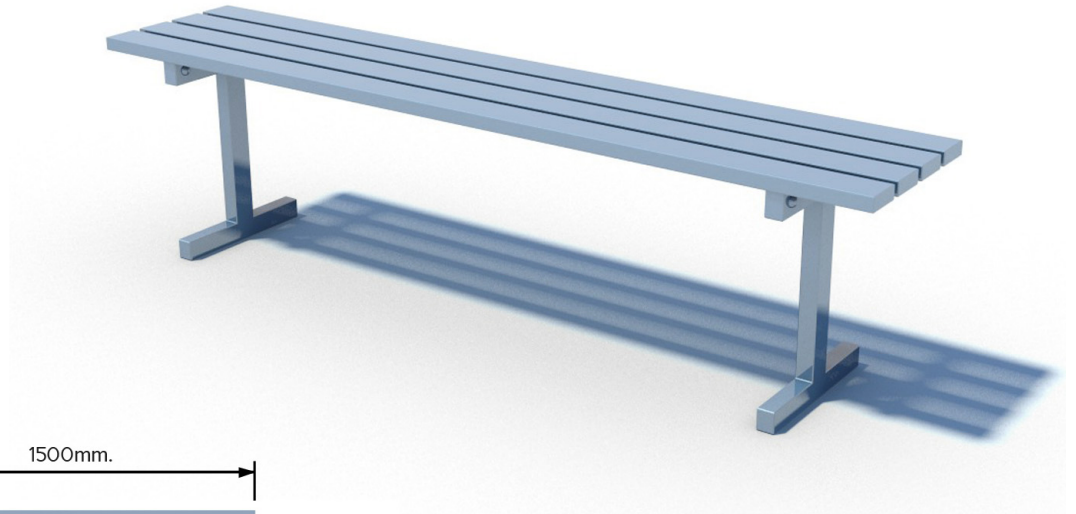

LMFBB FLAT BAR BACKLESS BENCH

Dimensions are in mm. Do not scale from drawing.

INFORMATION

Street Furniture is another example of how Lightmain work to satisfy client needs. The single front leg design of our benches allows for unrestricted access for mowing and cleaning.

All of our steel street furniture can be in any RAL colour. Lightmain has its own in-house powder coating facility where we incorporate additional processes ensuring durability of the coating and therefore value for money over time.

Dimensions:

1500mm length

450mm height

330mm depth