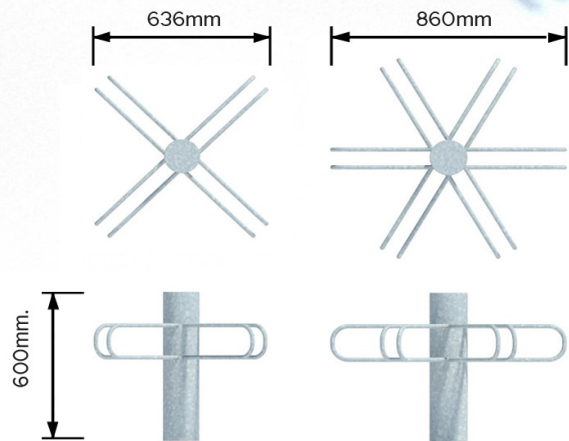

LMCS4B & LMCS6B CYCLE RACK 4 BAY & 6 BAY

6 Bay Cycle Rack

4 Bay Cycle Rack

Dimensions are in mm. Do not scale from drawing.

INFORMATION

Street Furniture is another example of how Lightmain work to satisfy client needs. The single front leg design of our benches allows for unrestricted access for mowing and cleaning.

All of our steel street furniture can be in any RAL colour. Lightmain has its own in-house powder coating facility where we incorporate additional processes ensuring durability of the coating and therefore value for money over time.

4 Bay Dimensions:

636mm length

600mm height

6 Bay Dimensions:

860mm length

600mm height