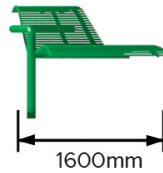

LMCRBSC METAL CONVEX ROUND BAR SEAT

Dimensions are in mm
and are approximate
Do not scale from drawing.

INFORMATION

Street Furniture is another example of how Lightmain work to satisfy client needs. The single front leg design of our benches allows for unrestricted access for mowing and cleaning.

Dimensions:

3300mm length

1045mm height

1600mm depth