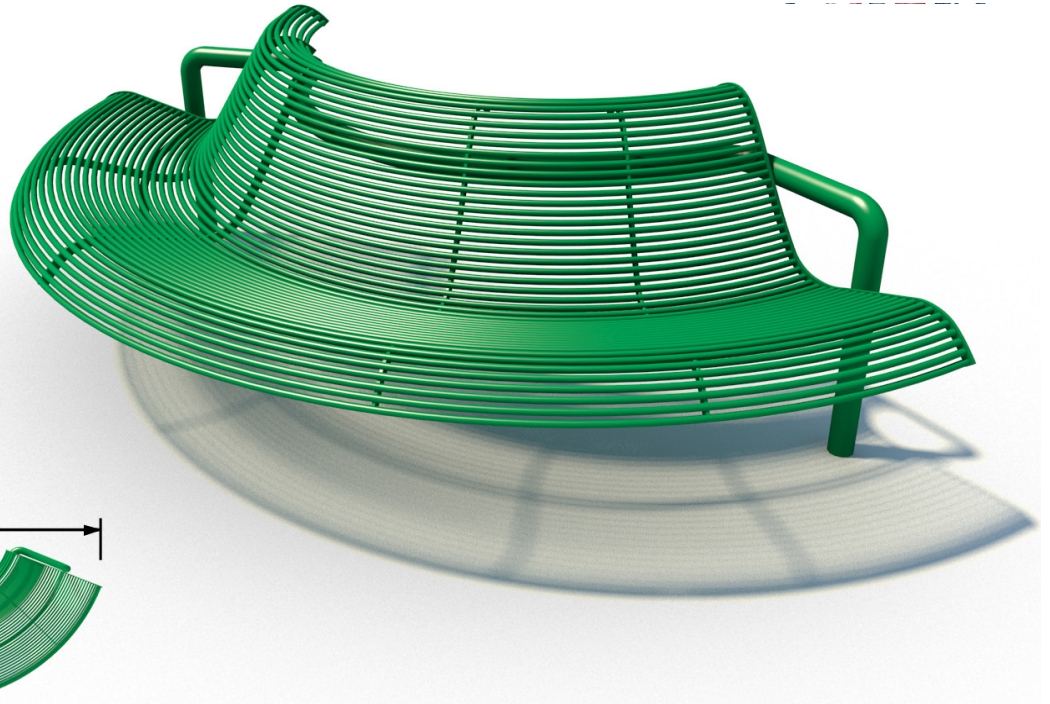

LMCRBSC METAL CONVEX ROUND BAR SEAT

Dimensions are in mm
and are approximate
Do not scale from drawing.

INFORMATION

Street Furniture is another example of how Lightmain work to satisfy client needs. The single front leg design of our benches allows for unrestricted access for mowing and cleaning.

All of our steel street furniture can be in any RAL colour. Lightmain has its own in-house powder coating facility where we incorporate additional processes ensuring durability of the coating and therefore value for money over time.

Dimensions:

3300mm length

1045mm height

1600mm depth