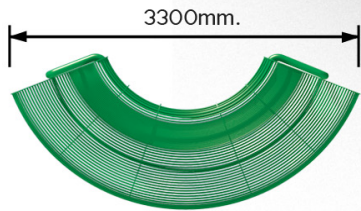

LMCRBSC METAL CONVEX ROUND BAR SEAT

Dimensions are in mm
and are approximate
Do not scale from drawing.

INFORMATION

Street Furniture is another example of how Lightmain work to satisfy client needs. The single front leg design of our benches allows for unrestricted access for mowing and cleaning.

Dimensions:

3300mm length

1045mm height

1600mm depth